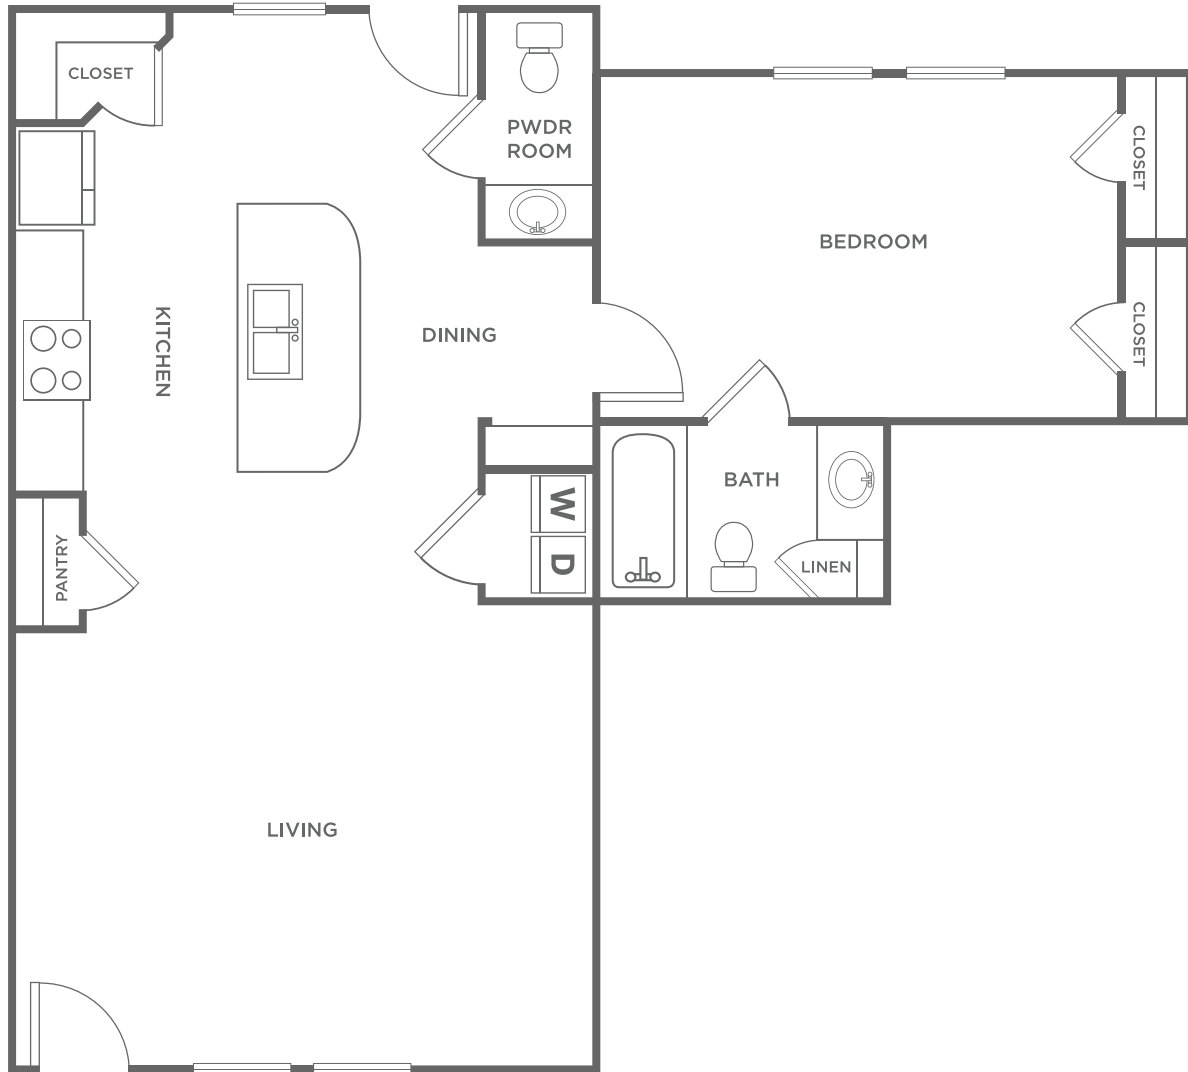

1 BEDROOM FLAT

1 BED / 1.5 BATH

850
SQ. FT.

3301 12th Ave SE | Norman, OK 73072

405-701-8434 | www.avenorman.com

Floor plans are artist's rendering. All dimensions are approximate. Actual product and specifications may vary in dimension or detail. Not all features are available in every apartment. Prices and availability are subject to change. Please see a representative for details.