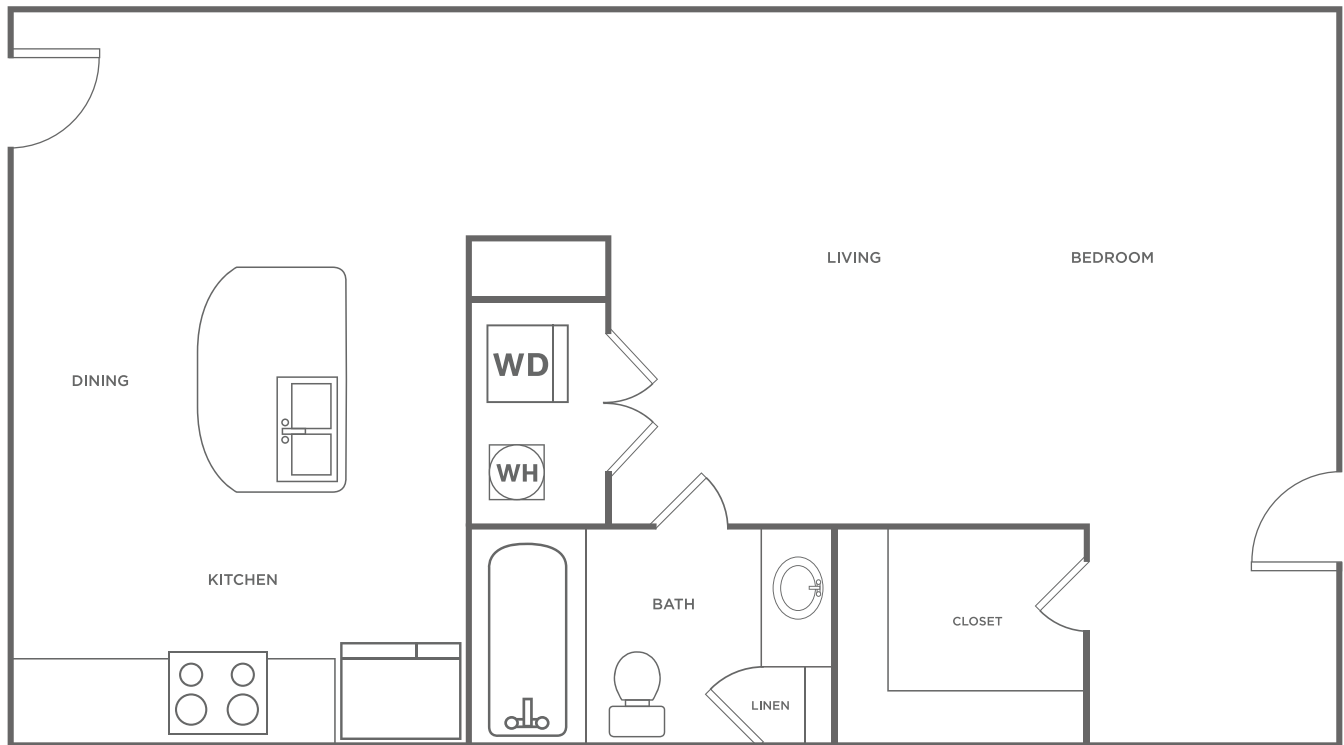

STUDIO FLAT

STUDIO / 1 BATH

600
SQ. FT.

	3301 12th Ave SE Norman, OK 73072
	405-701-8434 www.avenorman.com

Floor plans are artist's rendering. All dimensions are approximate. Actual product and specifications may vary in dimension or detail. Not all features are available in every apartment. Prices and availability are subject to change. Please see a representative for details.